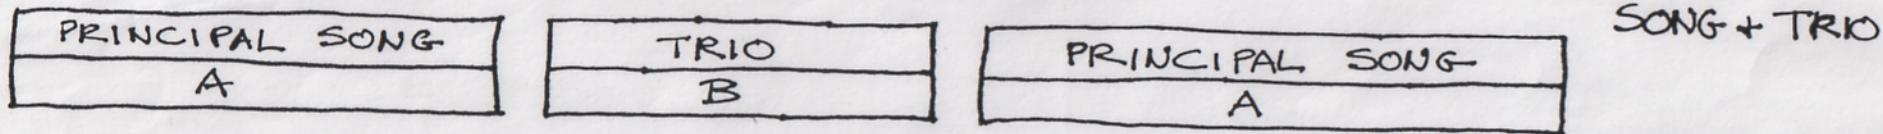

BINARY FORM: TWO PART FORM

ROUNDED BINARY FORM

IN BRIEF: a a b a' b a'

TERNARY FORM: THREE PART FORM/ABA

MINUET + TRIO: LARGE TERNARY FORM MADE FROM BINARY FORMS

MINUET

TRIO

MINUET "DA CAPO"
(skip repeats)